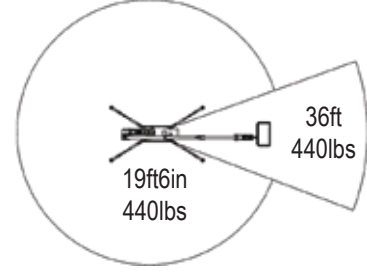

Wide Outrigger Setting

Standard Outrigger Setting

Narrow Outrigger Setting

Wide Outrigger Setting

Standard Outrigger Setting

Narrow Outrigger Setting

B72

BLUELIFT