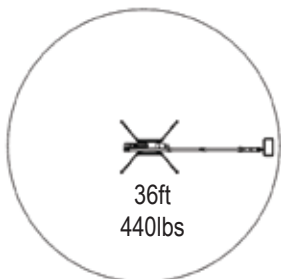

Wide Outrigger Setting

Standard Outrigger Setting

Narrow Outrigger Setting

Wide Outrigger Setting

Standard Outrigger Setting

Narrow Outrigger Setting

B72

BLUELIFT