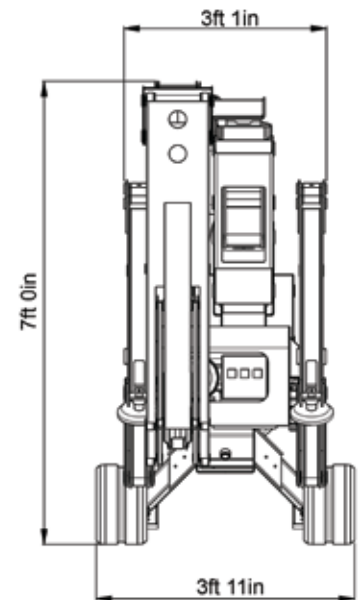

B72 BLUELIFT

ReachMaster, Inc
1416 D Stonehollow Dr.
Kingwood, TX 77339
TF: 866-358-7088
Tel: 281-358-7088
Fax: 281-359-3500
www.reachmaster.com