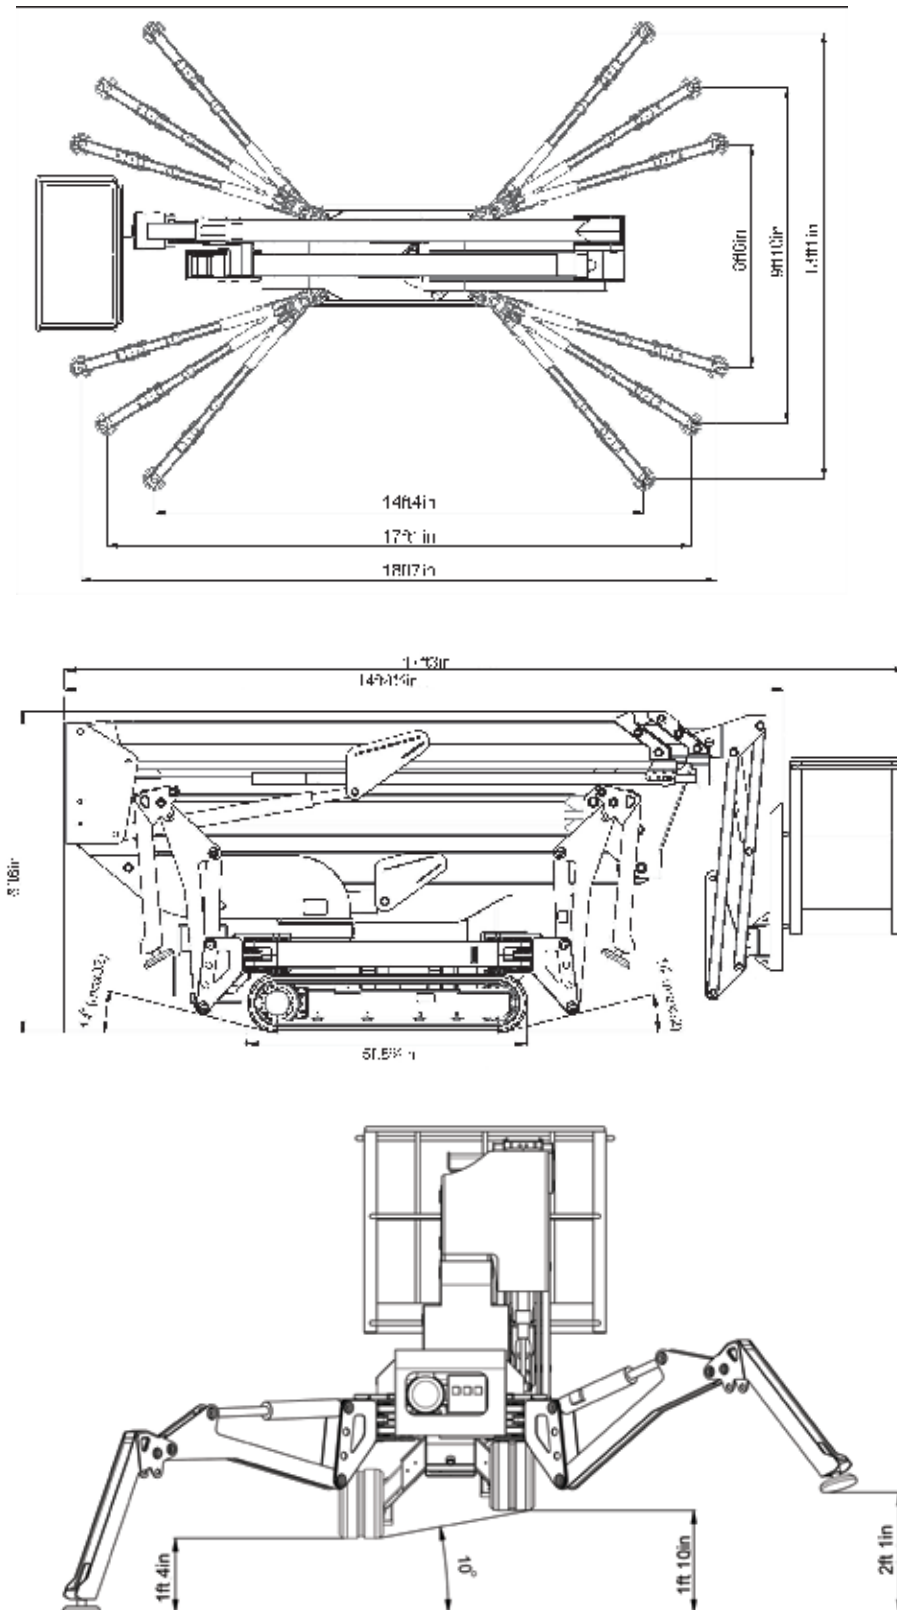

Wide Outrigger Setting

Standard Outrigger Setting

Narrow Outrigger Setting

Wide Outrigger Setting

Standard Outrigger Setting

Narrow Outrigger Setting

B72

BLUELIFT

B72 BLUELIFT

ReachMaster, Inc
 1416 D Stonehollow Dr.
 Kingwood, TX 77339
 TF: 866-358-7088
 Tel: 281-358-7088
 Fax: 281-359-3500
www.reachmaster.com