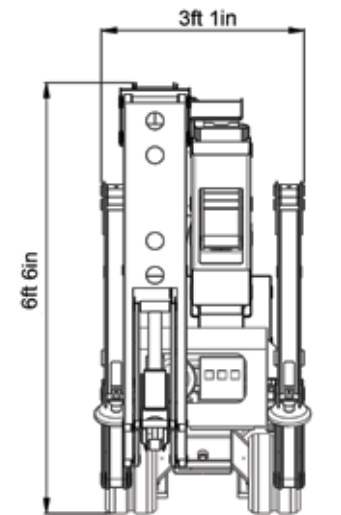

B72 BLUELIFT

ReachMaster, Inc
1416 D Stonehollow Dr.
Kingwood, TX 77339
TF: 866-358-7088
Tel: 281-358-7088
Fax: 281-359-3500
www.reachmaster.com