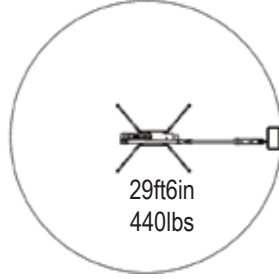

Wide Outrigger Setting

Standard Outrigger Setting

Narrow Outrigger Setting

Wide Outrigger Setting

Standard Outrigger Setting

Narrow Outrigger Setting

B72

BLUELIFT