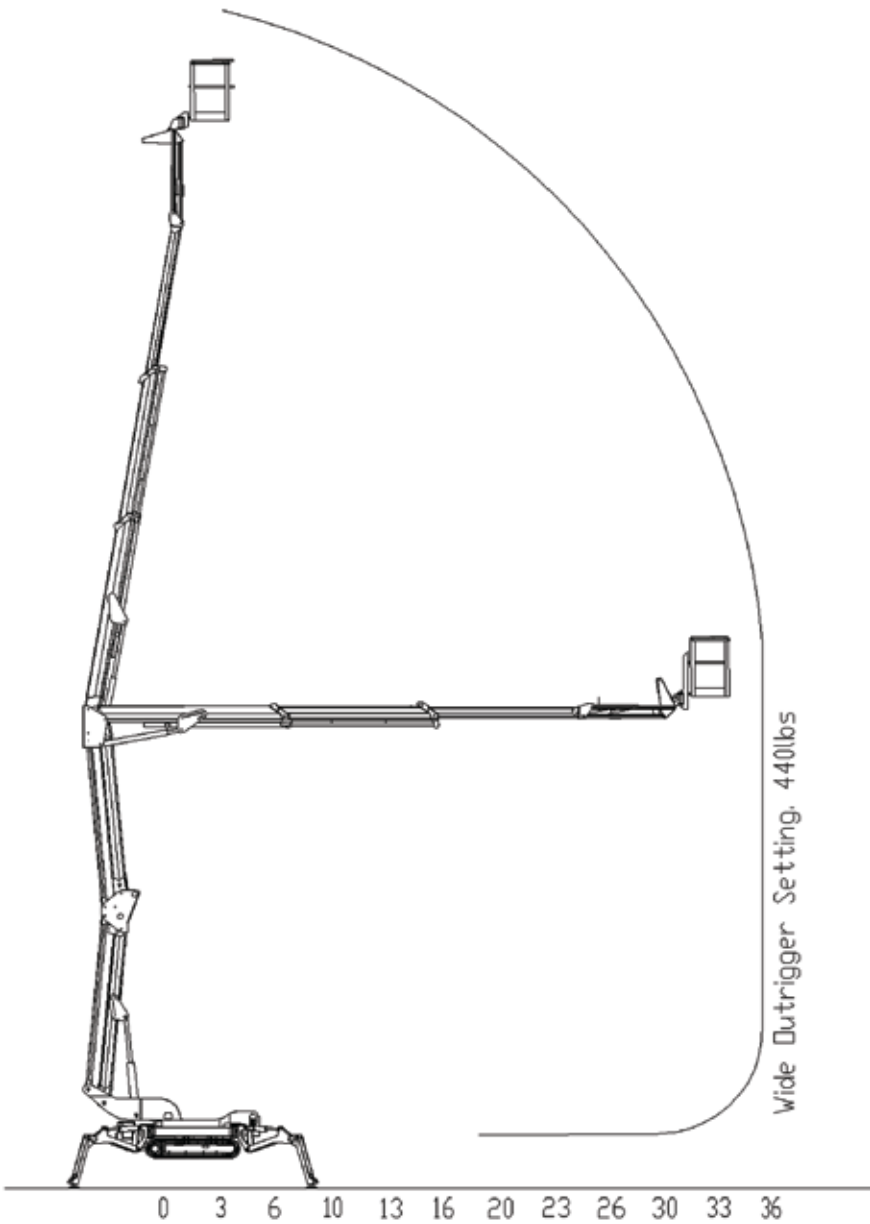

Wide Outrigger Setting

Standard Outrigger Setting

Narrow Outrigger Setting

Wide Outrigger Setting

Standard Outrigger Setting

Narrow Outrigger Setting

B72

BLUELIFT

B72 BLUELIFT

ReachMaster, Inc
 1416 D Stonehollow Dr.
 Kingwood, TX 77339
 TF: 866-358-7088
 Tel: 281-358-7088
 Fax: 281-359-3500
www.reachmaster.com