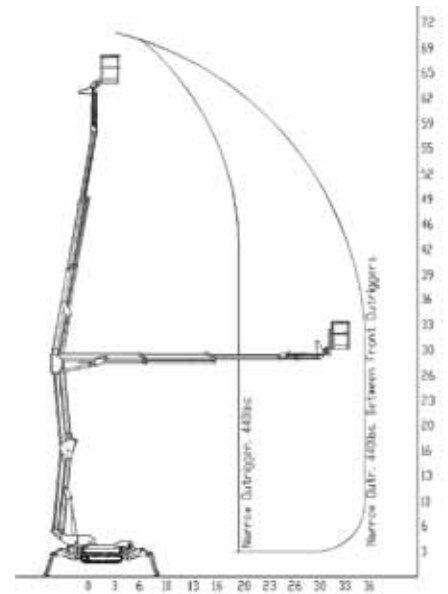

Wide Outrigger Setting

Standard Outrigger Setting

Narrow Outrigger Setting

Wide Outrigger Setting

Standard Outrigger Setting

Narrow Outrigger Setting

B72

BLUELIFT

B72 BLUELIFT

ReachMaster, Inc
 1416 D Stonehollow Dr.
 Kingwood, TX 77339
 TF: 866-358-7088
 Tel: 281-358-7088
 Fax: 281-359-3500
www.reachmaster.com