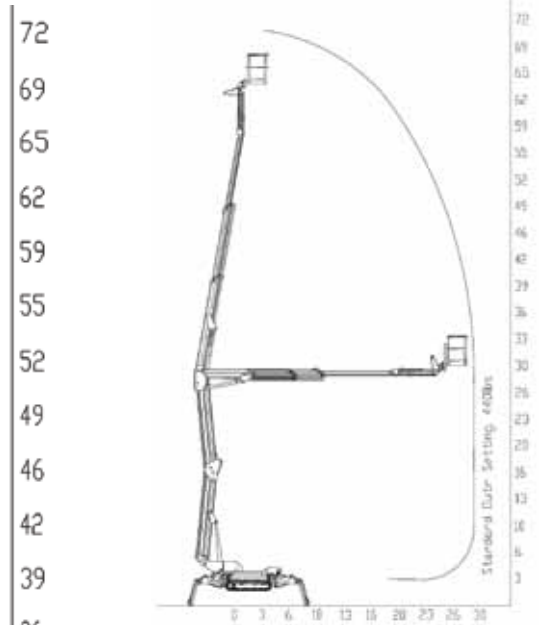

Wide Outrigger Setting

Standard Outrigger Setting

Narrow Outrigger Setting

Wide Outrigger Setting

Standard Outrigger Setting

Narrow Outrigger Setting

B72

BLUELIFT

B72 BLUELIFT

ReachMaster, Inc
 1416 D Stonehollow Dr.
 Kingwood, TX 77339
 TF: 866-358-7088
 Tel: 281-358-7088
 Fax: 281-359-3500
www.reachmaster.com